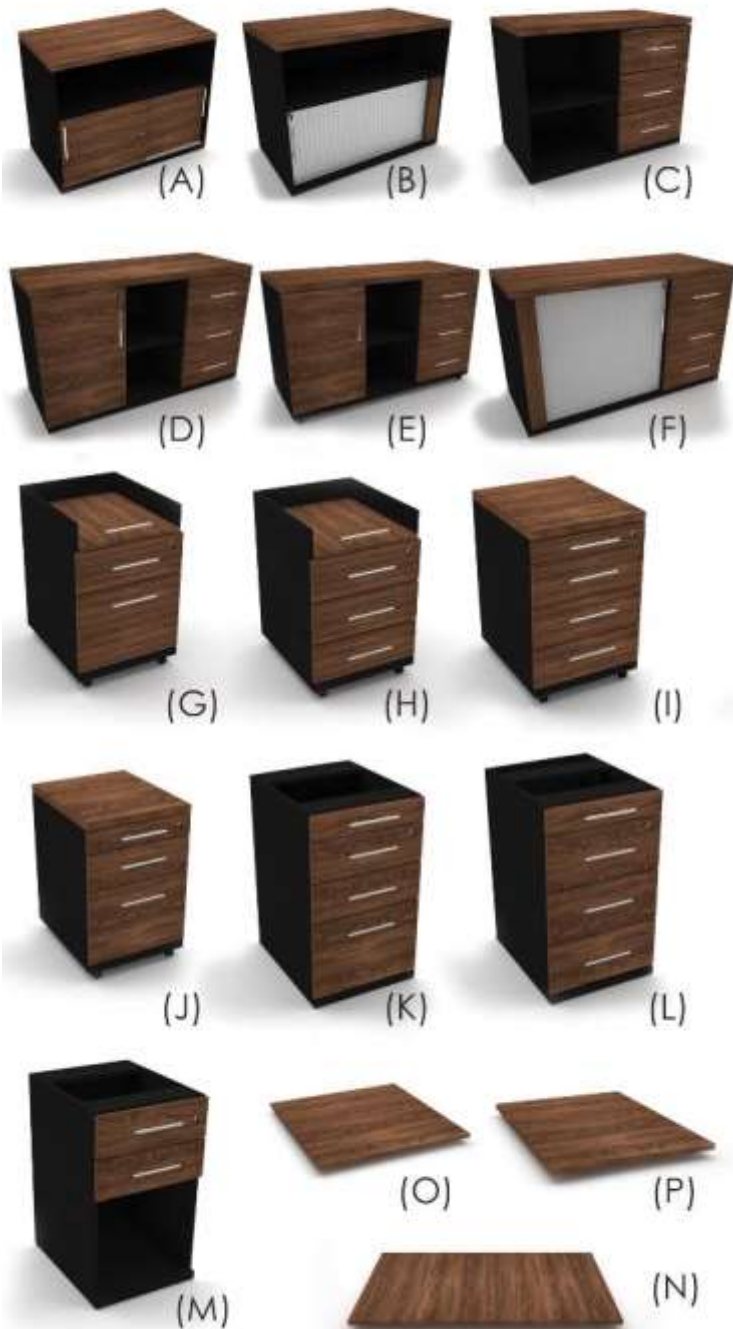

(SODWM)

THE SPECIALIZED RANGE SHARED COMPONENTS

Entriva Credenzas

900 x 500:	sliding door with open shelf area	(A) SPE10116
900 x 500:	roller door with open shelf area	(B) SPE10117L SPE10117R
900 x 500:	combo 3 drwr pedestal with open shelf area	(C) SPE10118L SPE10118R
1200 x 500:	combo 3 drwr pedestal with open shelf area & door	(D) SPE10119L SPE10119R
1200 x 500:	mobile combo 3 drwr pedestal with open shelf area & door	(E) SPE10120L SPE10120R
1200 x 500:	pederza with 3 drwr & rollerdoor	(F) SPE10216L SPE10216R