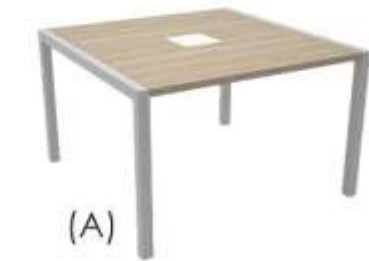

(SOLWM)

Santana Oak Dark & White melamine

(SODWM)

THE SPECIALIZED RANGE BOARDROOM TABLE

Companio Concept		
1200 x 1200:	square boardroom table 4 seater	(A) SPE10170
1600 x 1600:	square boardroom table 8 seater	(B) SPE10171
2400 x 1200:	rectangular boardroom table 2 peace, 8 seater	(C) SPE10172
3200 x 1600:	rectangular boardroom table 2 peace, 10-12 seater	(D) SPE10173
3600 x 1200:	rectangular boardroom table 3 peace, 12 seater	(E) SPE10174
4800 x 1600:	rectangular boardroom table 3 peace, 14-16 seater	(F) SPE10175