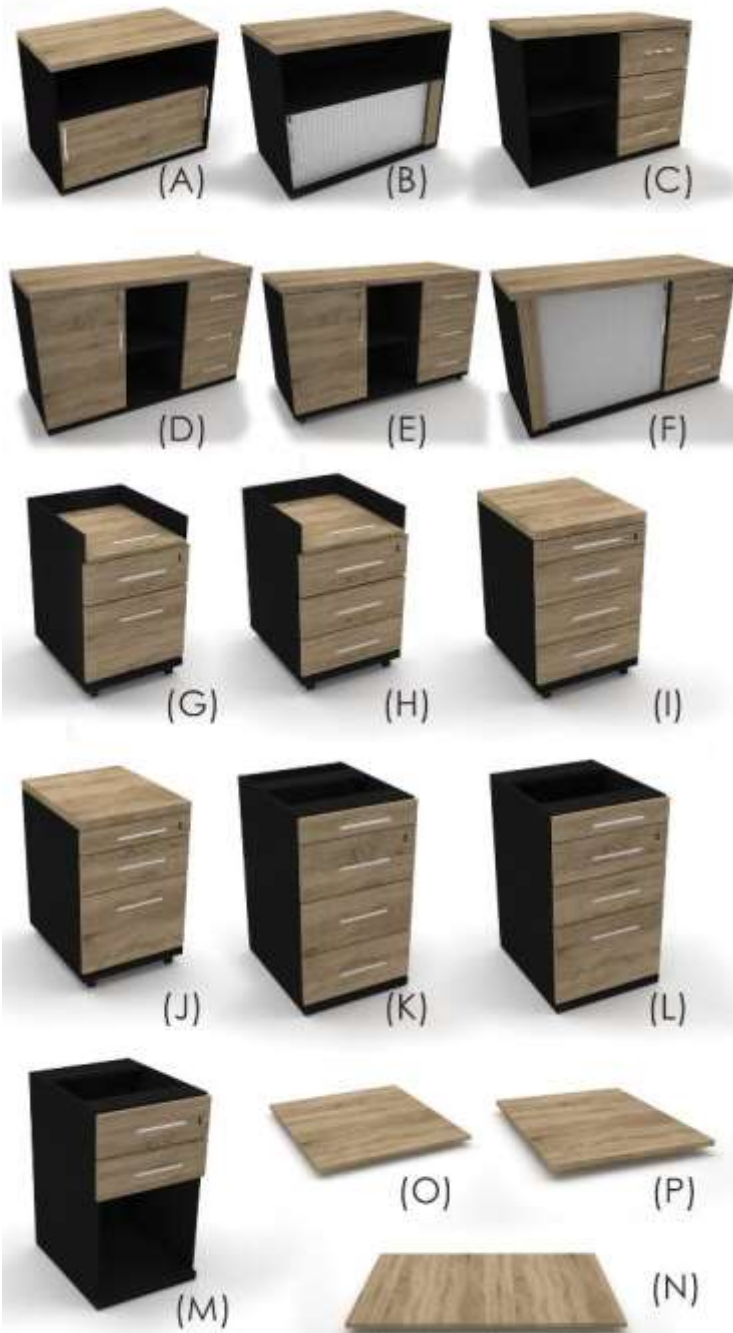

(SODWM)

THE SPECIALIZED RANGE SHARED COMPONENTS

Entrivio Credenzas

900 x 500:	sliding door with open shelf area	(A) SPE10116
900 x 500:	roller door with open shelf area	(B) SPE10117L SPE10117R
900 x 500:	combo 3 drwr pedestal with open shelf area	(C) SPE10118L SPE10118R
1200 x 500:	combo 3 drwr pedestal with open shelf area & door	(D) SPE10119L SPE10119R
1200 x 500:	mobile combo 3 drwr pedestal with open shelf area & door	(E) SPE10120L SPE10120R
1200 x 500:	pederza with 3 drwr & rollerdoor	(F) SPE10216L SPE10216R