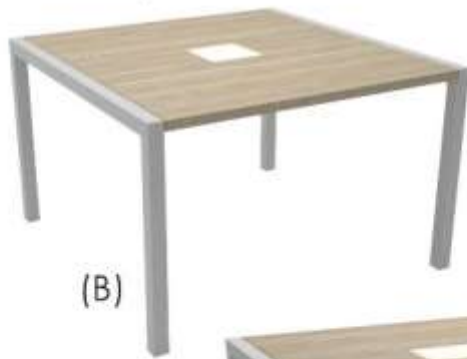

(SOLWM)

Santana Oak Dark & White melamine

(SODWM)

THE SPECIALIZED RANGE BOARDROOM TABLE

Companio Concept		
1200 x 1200:	square boardroom table 4 seater	(A) SPE10170
1600 x 1600:	square boardroom table 8 seater	(B) SPE10171
2400 x 1200:	rectangular boardroom table 2 peace, 8 seater	(C) SPE10172
3200 x 1600:	rectangular boardroom table 2 peace, 10-12 seater	(D) SPE10173
3600 x 1200:	rectangular boardroom table 3 peace, 12 seater	(E) SPE10174
4800 x 1600:	rectangular boardroom table 3 peace, 14-16 seater	(F) SPE10175