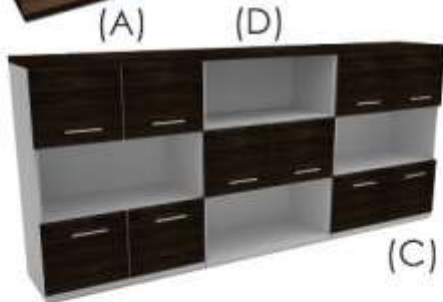

Sonoma Oak & White melamine

(SOWM)

Santana Oak Light & White melamine

(SOLWM)

Santana Oak Dark & White melamine

(SODWM)

THE SPECIALIZED RANGE WALL UNITS

900 x 900 x 450:	open top, bottom closed doors	(A)	SPE10145
900 x 900 x 450:	top with doors, bottom open	(B)	SPE10146
1200 x 900 x 450:	open top and bottom, centre doors	(C)	SPE10147
1200 x 900 x 450:	top & bottom doors, centre open	(D)	SPE10148
1500 x 900 x 450:	2 open sections, 2 closed door sections	(E)	SPE10149
1800 x 900 x 450:	2 open sections, 2 closed door sections	(F)	SPE10150
1800 x 900 x 450:	3 open sections, 2 closed door sections	(G)	SPE10151
1800 x 900 x 450:	2 open sections, 3 closed door sections	(H)	SPE10152
1500 x 420 x 450:	single open tier combo unit, bottom filing drwr	(I)	SPE10153
1500 x 800 x 450:	framed glass door combo unit, bottom filing drwr	(J)	SPE10154
1500 x 800 x 450:	closed door combo unit, bottom filing drwr.	(K)	SPE10155
1500 x 420 x 450:	combo unit with 2 drwr filing below.	(L)	SPE10156L SPE10156R