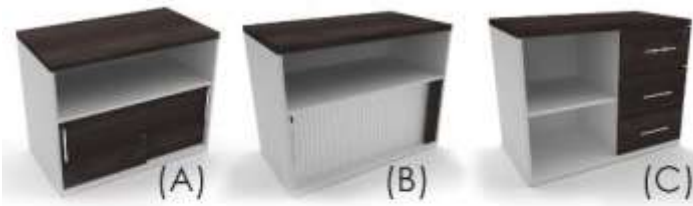

THE SPECIALIZED RANGE SHARED COMPONENTS

Endurio Credenzas

900 x 500:	sliding door with open shelf area	(A) SPE10116
900 x 500:	roller door with open shelf area	(B) SPE10117L SPE10117R
900 x 500:	combo 3 drwr pedestal with open shelf area	(C) SPE10118L SPE10118R
1200 x 500:	combo 3 drwr pedestal with open shelf area & door	(D) SPE10119L SPE10119R
1200 x 500:	mobile combo 3 drwr pedestal with open shelf area & door	(E) SPE10120L SPE10120R
1200 x 500:	pederza with 3 drwr & rollerdoor	(F) SPE10216L SPE10216R

Endurio Pedestals

420 x 500 x 650:	mobile: deep filer + 1 drwr, with open tray top area, c/l	(G) SPE10074
420 x 500 x 650:	mobile: 3 drwr with open tray top area, c/l	(H) SPE10075
420 x 500 x 650:	mobile: 3 drwr + pencil tray, c/l	(I) SPE10217
420 x 500 x 650:	mobile: deep filer + 1 drwr, + pencil tray, c/l	(J) SPE10218
420 x 500 x 718:	desk heigh: 3 drws + pencil tray no top c/l	(K) SPE10076
420 x 500 x 718:	desk heigh: deep filer, 2 drws + pencil tray no top c/l	(L) SPE10077
420 x 500 x 718:	desk heigh: 2 drws, open day filer no top c/l	(M) SPE10078

Endurio Extension Tops

1200 x 500 x 32:	top only	(N) SPE10079
600 x 500 x 32:	top only	(O) SPE10080
900 x 500 x 32:	top only	(P) SPE10081

* Please note that when ordering: Add finishing colour code below to item code above.

Madura Oak & Black melamine

(MOBM)

Country Elm & Black melamine

(CEBM)

Sharun Teak & Black melamine

(STBM)

5% Smoke Oak veneer

(POV)

Super White Oak veneer

(SWOV)

Chocolate Oak veneer

(COVB)

Castle Brown Oak veneer

(COW)