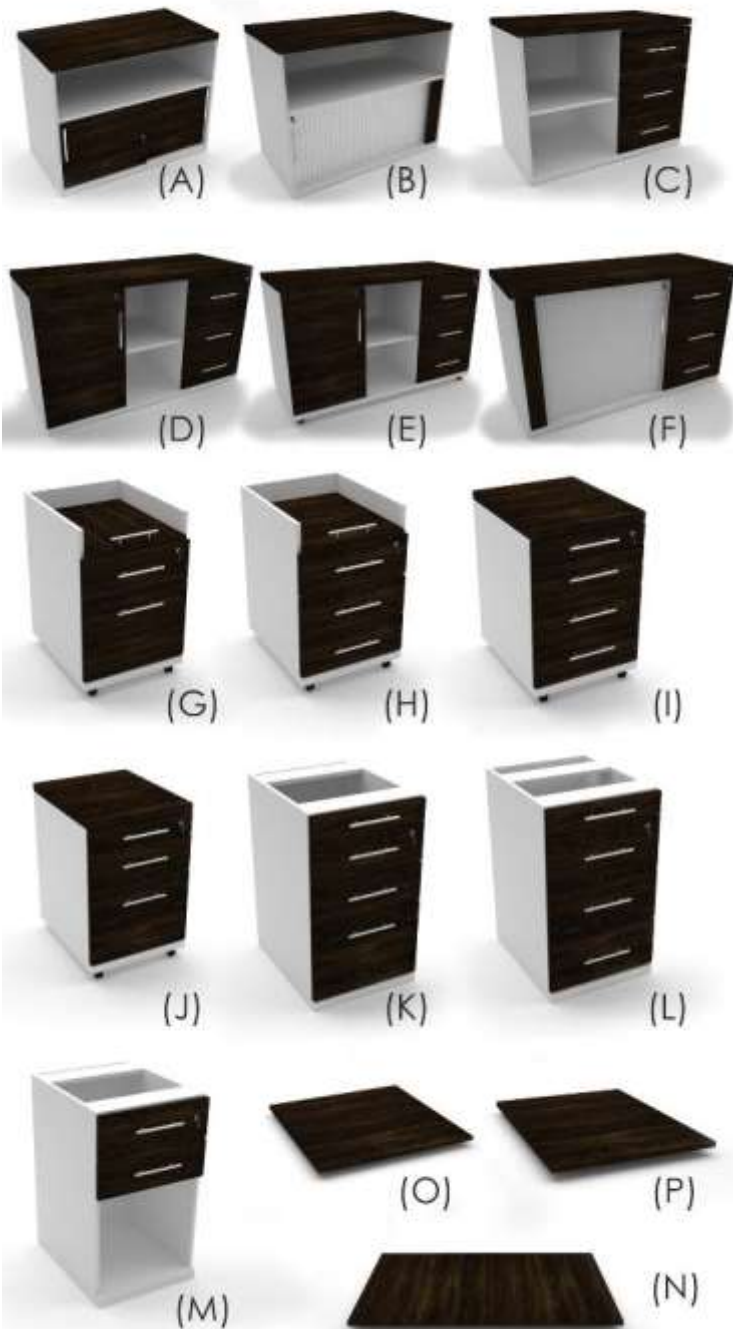

(SODWM)

THE SPECIALIZED RANGE SHARED COMPONENTS

Epic Credenzas

900 x 500:	sliding door with open shelf area	(A)	SPE10116
900 x 500:	roller door with open shelf area	(B)	SPE10117L SPE10117R
900 x 500:	combo 3 drwr pedestal with open shelf area	(C)	SPE10118L SPE10118R
1200 x 500:	combo 3 drwr pedestal with open shelf area & door	(D)	SPE10119L SPE10119R
1200 x 500:	mobile combo 3 drwr pedestal with open shelf area & door	(E)	SPE10120L SPE10120R
1200 x 500:	pederza with 3 drwr & rollerdoor	(F)	SPE10216L SPE10216R