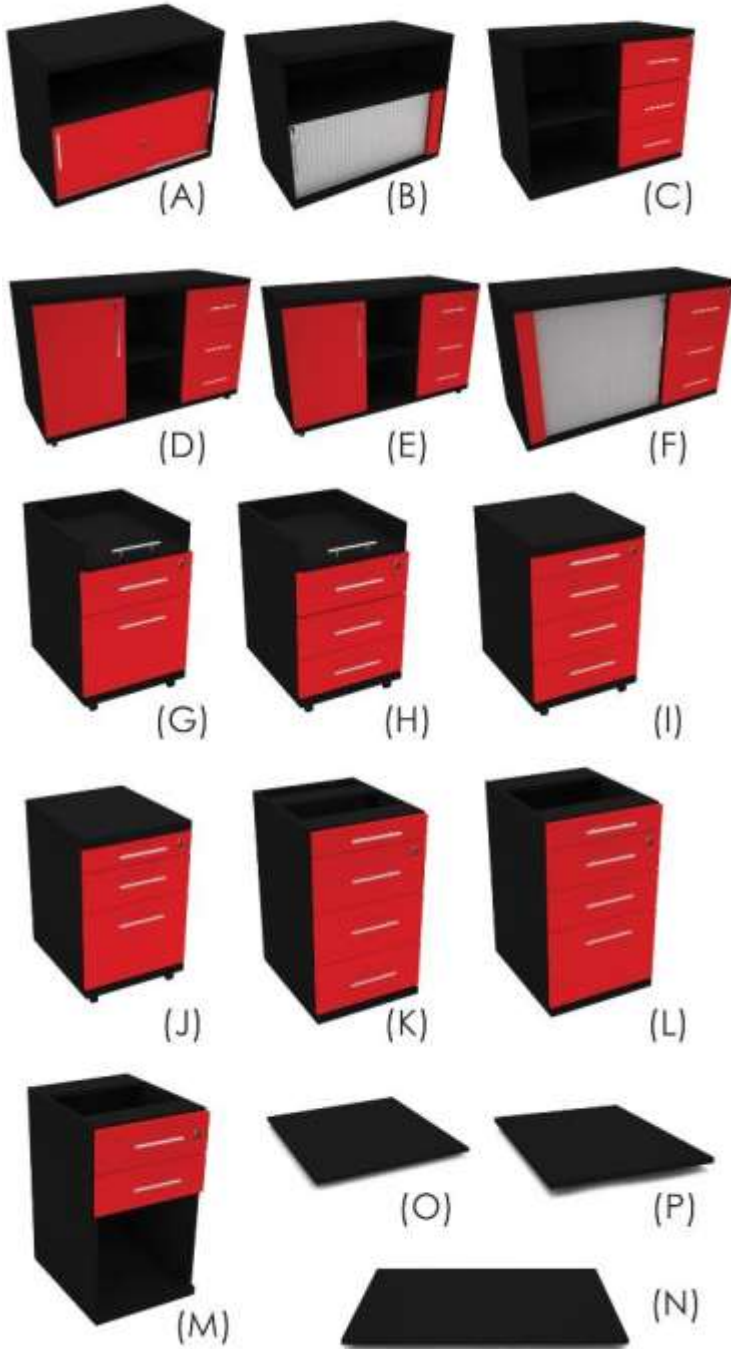

THE SPECIALIZED RANGE SHARED COMPONENTS

S-Works Credenzas

900 x 500:	sliding door with open shelf area	(A) SPE10116
900 x 500:	roller door with open shelf area	(B) SPE10117L SPE10117R
900 x 500:	combo 3 drwr pedestal with open shelf area	(C) SPE10118L SPE10118R
1200 x 500:	combo 3 drwr pedestal with open shelf area & door	(D) SPE10119L SPE10119R
1200 x 500:	mobile combo 3 drwr pedestal with open shelf area & door	(E) SPE10120L SPE10120R
1200 x 500:	pederza with 3 drwr & rollerdoor	(F) SPE10216L SPE10216R

S-Works Pedestals

420 x 500 x 650:	mobile: deep filer + 1 drwr, with open tray top area, c/l	(G) SPE10074
420 x 500 x 650:	mobile: 3 drwr with open tray top area, c/l	(H) SPE10075
420 x 500 x 650:	mobile: 3 drwr + pencil tray, c/l	(I) SPE10217
420 x 500 x 650:	mobile: deep filer + 1 drwr, + pencil tray, c/l	(J) SPE10218
420 x 500 x 718:	desk heigh:3 drwrs + pencil tray no top c/l	(K) SPE10076
420 x 500 x 718:	desk heigh:deep filer, 2 drwrs + pencil tray no top c/l	(L) SPE10077
420 x 500 x 718:	desk heigh:2 drwrs, open day filer no top c/l	(M)SPE10078

S-Works Extension Tops

1200 x 500 x 32:	top only	(N) SPE10079
600 x 500 x 32:	top only	(O)SPE10080
900 x 500 x 32:	top only	(P) SPE10081

* Please note that when ordering: Add finishing colour code below to item code above.

Madura Oak & Black melamine

(MOBM)

Country Elm & Black melamine

(CEBM)

Sharun Teak & Black melamine

(STBM)

5% Smoke Oak veneer

(POV)

Super White Oak veneer

(SWOV)

Chocolate Oak veneer

(COVB)

Castle Brown Oak veneer

(COW)