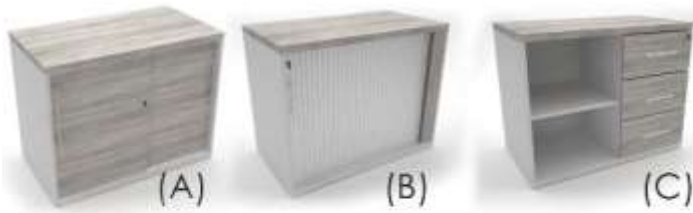

THE SPECIALIZED RANGE ENTRIO COMPONENTS

Entrio Credenzas

900 x 500:	sliding door	(A) SPE10233
900 x 500:	roller door	(B) SPE10232L SPE10232R
900 x 500:	combo 3 drwr pedestal with open shelf area	(C) SPE10118L SPE10118R

Entrio Pedestals

420 x 500 x 650:	mobile: deep filer + 1 drwr, with open tray top area, c/l	(D) SPE10074
420 x 500 x 650:	mobile: 3 drwr with open tray top area, c/l	(E) SPE10075
420 x 460 x 300:	underdesk: 1 drwr, open tray, t/l fitted	(F) SPE10070
420 x 460 x 300:	underdesk: 2 drwr, t/l fitted	(G) SPE10071
420 x 460 x 450:	underdesk: 2 drwr, open tray, t/l fitted	(H) SPE10260
420 x 460 x 450:	underdesk: 3 drwr, t/l fitted	(I) SPE10261

Desk Stack Slatted Screens

1200 desk:	450 high screen	SPE10086
	750 high screen	SPE10087
1600 desk:	450 high screen	SPE10088
	750 high screen	SPE10089
1800 desk:	450 high screen	SPE10230
	750 high screen	SPE10231

Desk Stack On Units

Combo pigeon hole:	450 high unit	(J) SPE10082
	750 high unit	(K) SPE10083
Roller door:	450 high unit	(L) SPE10084
	750 high unit	(M) SPE10085

* Please note that when ordering: Add finishing colour code below to item code above.

Madura Oak & Black melamine

(MOBM)

Country Elm & Black melamine

(CEBM)

Sharun Teak & Black melamine

(STBM)

5% Smoke Oak veneer

(POV)

Super White Oak veneer

(SWOV)

Chocolate Oak veneer

(COVB)

Castle Brown Oak veneer

(COW)