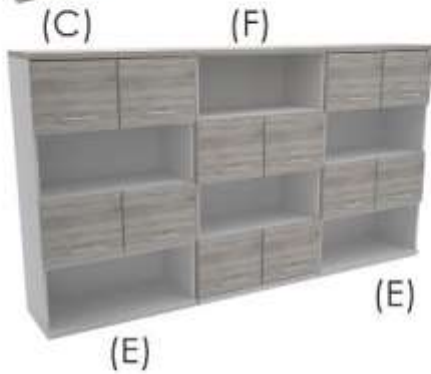

Sonoma Oak & White melamine

(SOWM)

Santana Oak Light & White melamine

(SOLWM)

Santana Oak Dark & White melamine

(SODWM)

THE SPECIALIZED RANGE WALL UNITS

900 x 900 x 450:	open top, bottom closed doors	(A)	SPE10145
900 x 900 x 450:	top with doors, bottom open	(B)	SPE10146
1200 x 900 x 450:	open top and bottom, centre doors	(C)	SPE10147
1200 x 900 x 450:	top & bottom doors, centre open	(D)	SPE10148
1500 x 900 x 450:	2 open sections, 2 closed door sections	(E)	SPE10149
1800 x 900 x 450:	2 open sections, 2 closed door sections	(F)	SPE10150
1800 x 900 x 450:	3 open sections, 2 closed door sections	(G)	SPE10151
1800 x 900 x 450:	2 open sections, 3 closed door sections	(H)	SPE10152
1500 x 420 x 450:	single open tier combo unit, bottom filing drwr	(I)	SPE10153
1500 x 800 x 450:	framed glass door combo unit, bottom filing drwr	(J)	SPE10154
1500 x 800 x 450:	closed door combo unit, bottom filing drwr.	(K)	SPE10155
1500 x 420 x 450:	combo unit with 2 drwr filing below.	(L)	SPE10156L SPE10156R