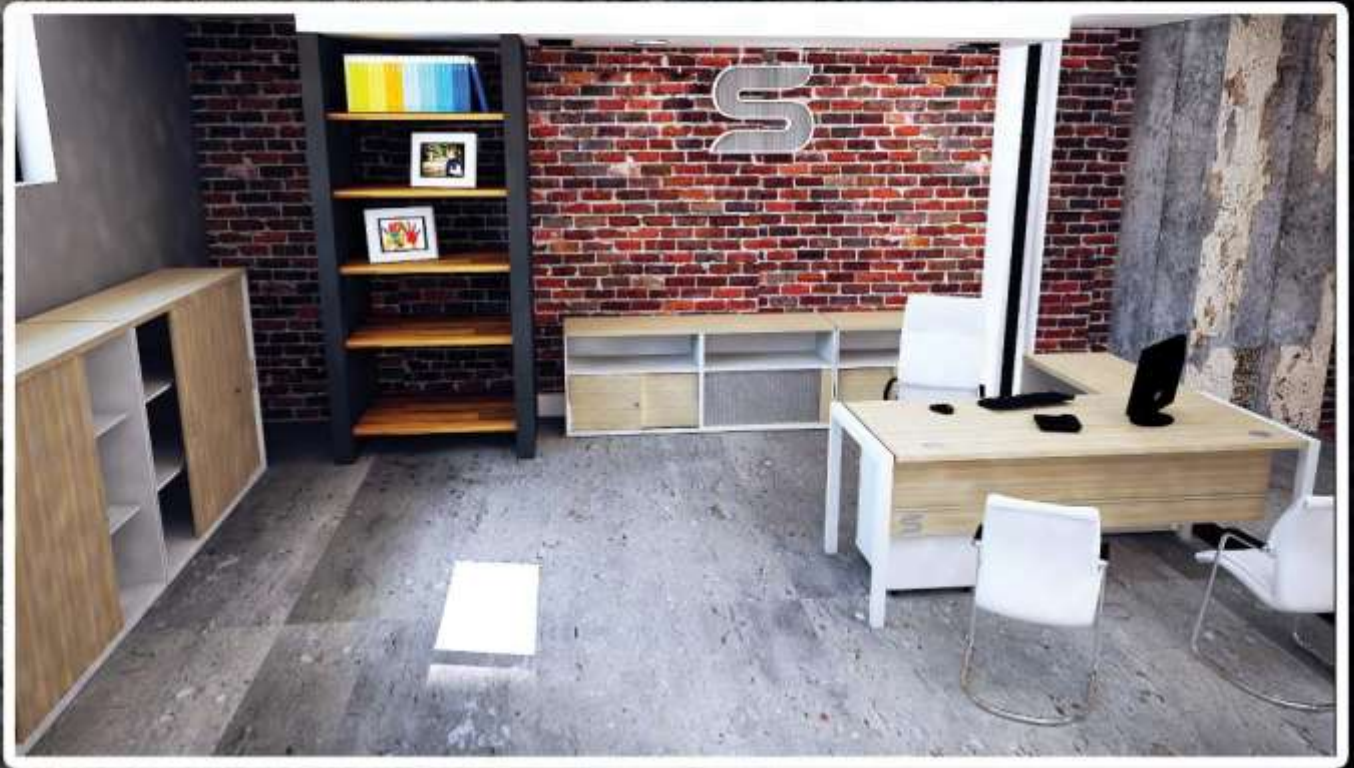

COMPANIO

specialized range

THE SPECIALIZED RANGE COMPANIO

The Companio Desks: 32mm top , 50/50 floating u-frame leg and a decor modesty panel

Desk Shell

1200 x 800	SPE10040
1600 x 800	SPE10041
1800 x 800	SPE10042
2000 x 800	SPE10043