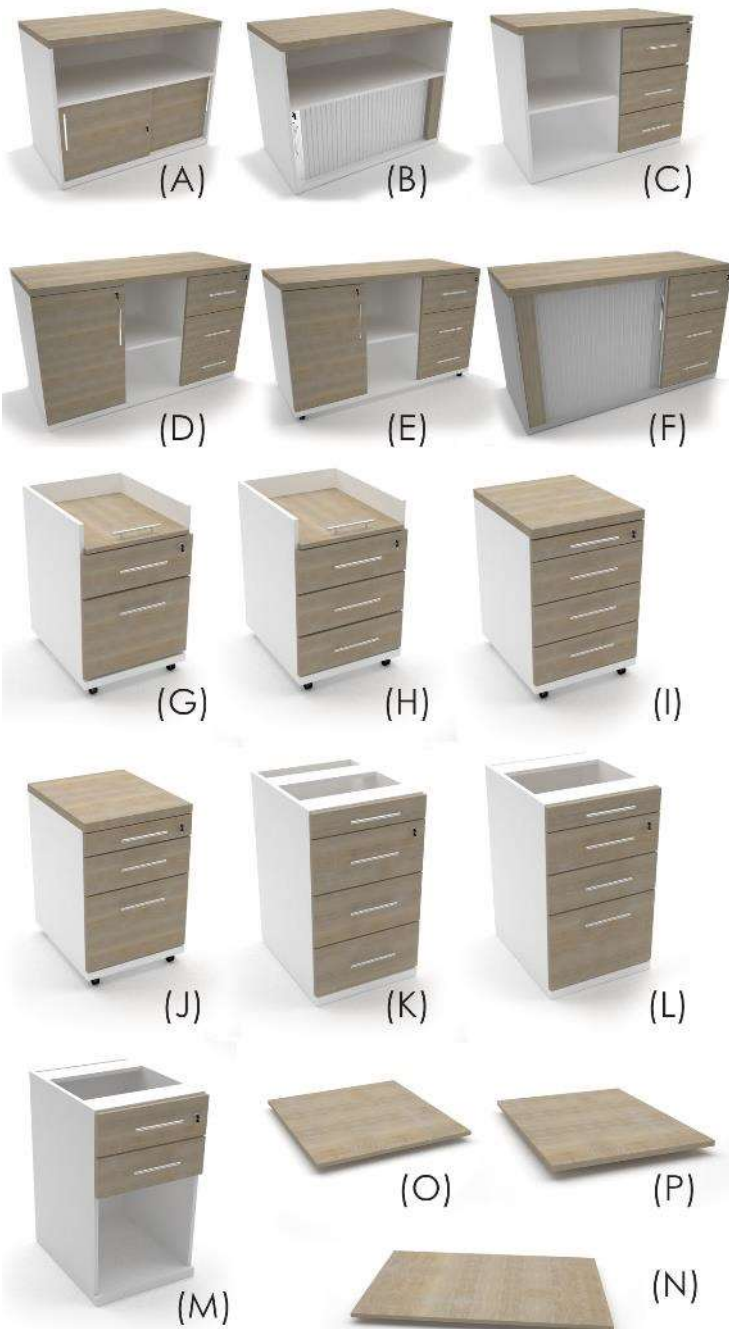

THE SPECIALIZED RANGE SHARED COMPONENTS

Componio Credenzas

900 x 500:	sliding door with open shelf area	(A) SPE10116
900 x 500:	roller door with open shelf area	(B) SPE10117L SPE10117R
900 x 500:	combo 3 drwr pedistal with open shelf area	(C) SPE10118L SPE10118R
1200 x 500:	combo 3 drwr pedistal with open shelf area & door	(D) SPE10119L SPE10119R
1200 x 500:	mobile combo 3 drwr pedistal with open shelf area & door	(E) SPE10120L SPE10120R
1200 x 500:	pedenza with 3 drwr & rollerdoor	(F) SPE10216L SPE10216R

Componio Pedestals

420 x 500 x 650:	mobile: deep filer + 1 drwr, with open tray top area, c/l	(G) SPE10074
420 x 500 x 650:	mobile: 3 drwr with open tray top area, c/l	(H) SPE10075
420 x 500 x 650:	mobile: 3 drwr + pencil tray, c/l	(I) SPE10217
420 x 500 x 650:	mobile: deep filer + 1 drwr, + pencil tray, c/l	(J) SPE10218
420 x 500 x 718:	desk heigh:3 drwrs + pencil tray no top c/l	(K) SPE10076
420 x 500 x 718:	desk heigh:deep filer, 2 drwrs + pencil tray no top c/l	(L) SPE10077
420 x 500 x 718:	desk heigh:2 drwrs, open day filer no top c/l	(M)SPE10078

Componio Extension Tops

1200 x 500 x 32:	top only	(N) SPE10079
600 x 500 x 32:	top only	(O) SPE10080
900 x 500 x 32:	top only	(P) SPE10081

* Please note that when ordering: Add finishing colour code below to Item code above.

Madura Oak & Black melamine

(MOBM)

Country Elm & Black melamine

(CEBM)

Sharun Teak & Black melamine

(STBM)

5% Smoke Oak veneer

(POV)

Super White Oak veneer

(SWOV)

Chocolate Oak veneer

(COVB)

Castle Brown Oak veneer

(COW)