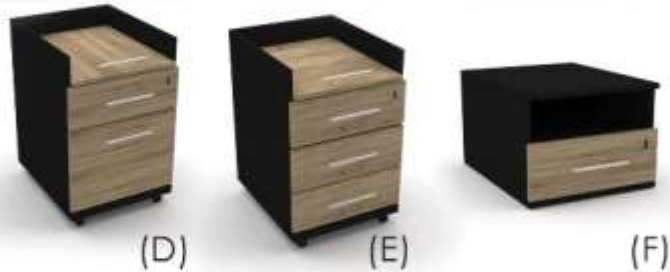

THE SPECIALIZED RANGE ENDIO COMPONENTS

Endio Credenzas

900 x 500:	sliding door	(A) SPE10233
900 x 500:	roller door	(B) SPE10232L SPE10232R
900 x 500:	combo 3 drwr pedestal with open shelf area	(C) SPE10118L SPE10118R

Endio Pedestals

420 x 500 x 650:	mobile: deep filer + 1 drwr, with open tray top area, c/l	(D) SPE10074
420 x 500 x 650:	mobile: 3 drwr with open tray top area, c/l	(E) SPE10075
420 x 460 x 300:	underdesk: 1 drwr, open tray, t/l fitted	(F) SPE10070
420 x 460 x 300:	underdesk: 2 drwr, t/l fitted	(G) SPE10071
420 x 460 x 450:	underdesk: 2 drwr, open tray, t/l fitted	(H) SPE10078
420 x 460 x 450:	underdesk: 3 drwr, t/l fitted	(I) SPE10077

Desk Stack Slatted Screens

1200 desk:	450 high screen	SPE10086
	750 high screen	SPE10087
1600 desk:	450 high screen	SPE10088
	750 high screen	SPE10089
1800 desk:	450 high screen	SPE10230
	750 high screen	SPE10231

Desk Stack On Units

Combo pigeon hole:	450 high unit	(J) SPE10082
	750 high unit	(K) SPE10083
Roller door:	450 high unit	(L) SPE10084
	750 high unit	(M) SPE10085

* Please note that when ordering: Add finishing colour code below to item code above.

Madura Oak & Black melamine

(MOBM)

Country Elm & Black melamine

(CEBM)

Sharun Teak & Black melamine

(STBM)

5% Smoke Oak veneer

(POV)

Super White Oak veneer

(SWOV)

Chocolate Oak veneer

(COVB)

Castle Brown Oak veneer

(COW)