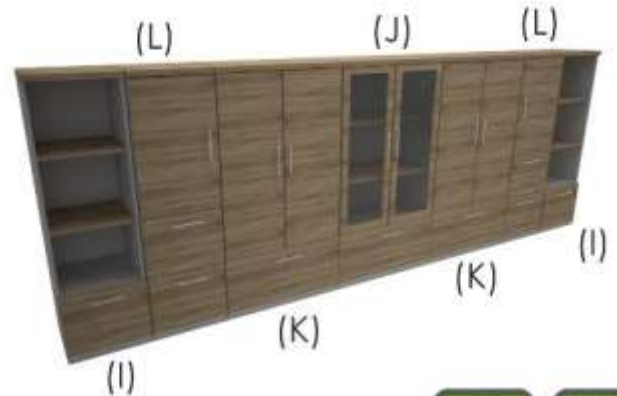

Sonoma Oak & White melamine

(SOWM)

Santana Oak Light & White melamine

(SOLWM)

Santana Oak Dark & White melamine

(SODWM)

THE SPECIALIZED RANGE WALL UNITS

900 x 900 x 450:	open top, bottom closed doors	(A)	SPE10145
900 x 900 x 450:	top with doors, bottom open	(B)	SPE10146
1200 x 900 x 450:	open top and bottom, centre doors	(C)	SPE10147
1200 x 900 x 450:	top & bottom doors, centre open	(D)	SPE10148
1500 x 900 x 450:	2 open sections, 2 closed door sections	(E)	SPE10149
1800 x 900 x 450:	2 open sections, 2 closed door sections	(F)	SPE10150
1800 x 900 x 450:	3 open sections, 2 closed door sections	(G)	SPE10151
1800 x 900 x 450:	2 open sections, 3 closed door sections	(H)	SPE10152
1500 x 420 x 450:	single open tier combo unit, bottom filing drwr	(I)	SPE10153
1500 x 800 x 450:	framed glass door combo unit, bottom filing drwr	(J)	SPE10154
1500 x 800 x 450:	closed door combo unit, bottom filing drwr.	(K)	SPE10155
1500 x 420 x 450:	combo unit with 2 drwr filing below.	(L)	SPE10156L SPE10156R