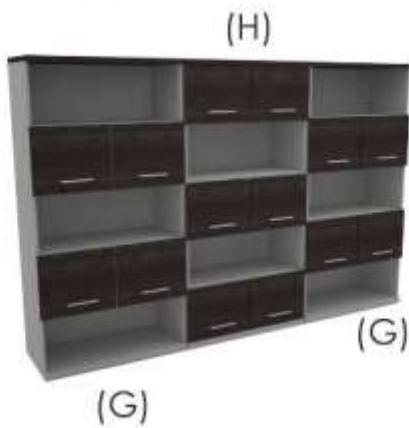

Sonoma Oak & White melamine

(SOWM)

Santana Oak Light & White melamine

(SOLWM)

Santana Oak Dark & White melamine

(SODWM)

THE SPECIALIZED RANGE WALL UNITS

900 x 900 x 450:	open top, bottom closed doors	(A)	SPE10145
900 x 900 x 450:	top with doors, bottom open	(B)	SPE10146
1200 x 900 x 450:	open top and bottom, centre doors	(C)	SPE10147
1200 x 900 x 450:	top & bottom doors, centre open	(D)	SPE10148
1500 x 900 x 450:	2 open sections, 2 closed door sections	(E)	SPE10149
1800 x 900 x 450:	2 open sections, 2 closed door sections	(F)	SPE10150
1800 x 900 x 450:	3 open sections, 2 closed door sections	(G)	SPE10151
1800 x 900 x 450:	2 open sections, 3 closed door sections	(H)	SPE10152
1500 x 420 x 450:	single open tier combo unit, bottom filing drwr	(I)	SPE10153
1500 x 800 x 450:	framed glass door combo unit, bottom filing drwr	(J)	SPE10154
1500 x 800 x 450:	closed door combo unit, bottom filing drwr.	(K)	SPE10155
1500 x 420 x 450:	combo unit with 2 drwr filing below.	(L)	SPE10156L SPE10156R