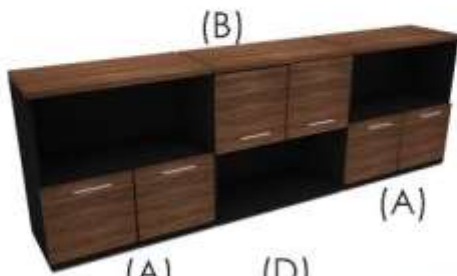

Sonoma Oak & White melamine

(SOWM)

Santana Oak Light & White melamine

(SOLWM)

Santana Oak Dark & White melamine

(SODWM)

THE SPECIALIZED RANGE WALL UNITS

900 x 900 x 450:	open top, bottom closed doors	(A)	SPE10145
900 x 900 x 450:	top with doors, bottom open	(B)	SPE10146
1200 x 900 x 450:	open top and bottom, centre doors	(C)	SPE10147
1200 x 900 x 450:	top & bottom doors, centre open	(D)	SPE10148
1500 x 900 x 450:	2 open sections, 2 closed door sections	(E)	SPE10149
1800 x 900 x 450:	2 open sections, 2 closed door sections	(F)	SPE10150
1800 x 900 x 450:	3 open sections, 2 closed door sections	(G)	SPE10151
1800 x 900 x 450:	2 open sections, 3 closed door sections	(H)	SPE10152
1500 x 420 x 450:	single open tier combo unit, bottom filing drwr	(I)	SPE10153
1500 x 800 x 450:	framed glass door combo unit, bottom filing drwr	(J)	SPE10154
1500 x 800 x 450:	closed door combo unit, bottom filing drwr.	(K)	SPE10155
1500 x 420 x 450:	combo unit with 2 drwr filing below.	(L)	SPE10156L SPE10156R