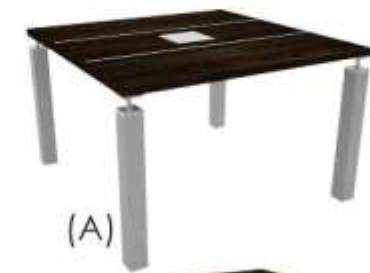

(SODWM)

THE SPECIALIZED RANGE BOARDROOM TABLE

Epic Concept		
1200 x 1200:	square boardroom table 4 seater	(A) SPE10182
1600 x 1600:	square boardroom table 8 seater	(B) SPE10183
2400 x 1200:	rectangular boardroom table 2 peace, 8 seater	(C) SPE10184
3600 x 1200:	rectangular boardroom table 2 peace, 10-12 seater	(D) SPE10185
4800 x 1600:	rectangular boardroom table 3 peace, 12 seater	(E) SPE10186