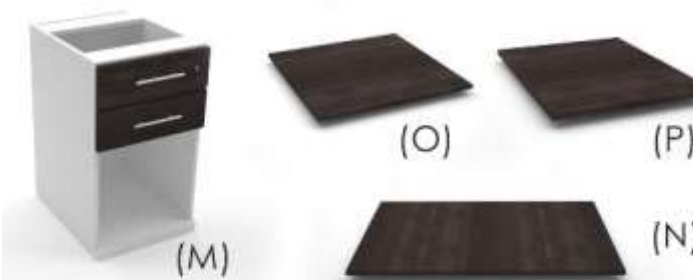

THE SPECIALIZED RANGE SHARED COMPONENTS

Endurio Credenzas

900 x 500:	sliding door with open shelf area	(A) SPE10116
900 x 500:	roller door with open shelf area	(B) SPE10117L SPE10117R
900 x 500:	combo 3 drwr pedestal with open shelf area	(C) SPE10118L SPE10118R
1200 x 500:	combo 3 drwr pedestal with open shelf area & door	(D) SPE10119L SPE10119R
1200 x 500:	mobile combo 3 drwr pedestal with open shelf area & door	(E) SPE10120L SPE10120R
1200 x 500:	pederza with 3 drwr & rollerdoor	(F) SPE10216L SPE10216R

Endurio Pedestals

420 x 500 x 650:	mobile: deep filer + 1 drwr, with open tray top area, c/l	(G) SPE10074
420 x 500 x 650:	mobile: 3 drwr with open tray top area, c/l	(H) SPE10075
420 x 500 x 650:	mobile: 3 drwr + pencil tray, c/l	(I) SPE10217
420 x 500 x 650:	mobile: deep filer + 1 drwr, + pencil tray, c/l	(J) SPE10218
420 x 500 x 718:	desk heigh: 3 drws + pencil tray no top c/l	(K) SPE10076
420 x 500 x 718:	desk heigh: deep filer, 2 drws + pencil tray no top c/l	(L) SPE10077
420 x 500 x 718:	desk heigh: 2 drws, open day filer no top c/l	(M) SPE10078

Endurio Extension Tops

1200 x 500 x 32:	top only	(N) SPE10079
600 x 500 x 32:	top only	(O) SPE10080
900 x 500 x 32:	top only	(P) SPE10081

* Please note that when ordering: Add finishing colour code below to item code above.

Madura Oak & Black melamine

(MOBM)

Country Elm & Black melamine

(CEBM)

Sharun Teak & Black melamine

(STBM)

5% Smoke Oak veneer

(POV)

Super White Oak veneer

(SWOV)

Chocolate Oak veneer

(COVB)

Castle Brown Oak veneer

(COW)